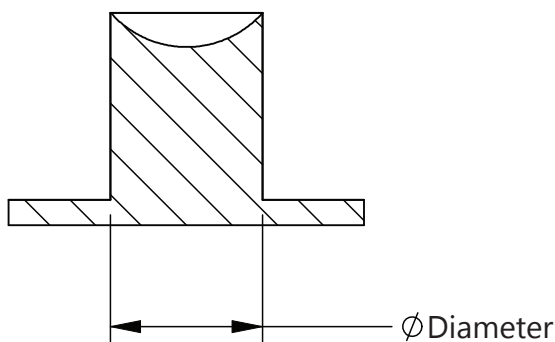

Sphere Plugs

Part Number	Type	Short Description	Dimensions (mm)
			Diameter
IPSPM001	Sphere	Model 40.3	40.3
IPSPM002	Sphere	Model 54.2	54.2
IPSPM003	Sphere	Model 63.0	63
IPSPM004	Sphere	Model 78.0	78
IPSPM005	Sphere	Model 59.0	59