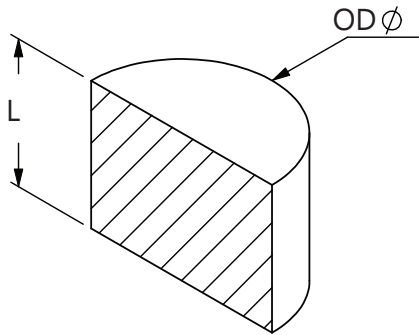

Bottle Plugs

Isostatic Moulding Bags

Part Number	Type	End	Short Description	Dimensions (mm)		
				Diameter	x	L
IPBOM001	Bottle	Open	50.8 x 38mm	50.8	x	38
IPBOM002	Bottle	Open	50.8 x 38mm	50.8	x	38
IPBOM003	Bottle	Open	50 x 40mm	50	x	40
IPBOM004	Bottle	Open	64 x 60mm	64	x	60
IPBOM005	Bottle	Open	80 x 60mm	80	x	60
IPBOM006	Bottle	Open	80 x 60mm	80	x	60
IPBOM007	Bottle	Open	80 x 60mm	80	x	60
IPBOM008	Bottle	Open	80 x 60mm	80	x	60